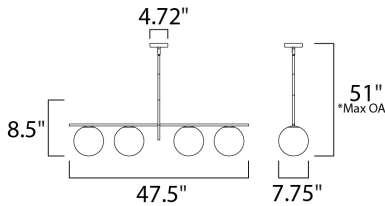

*max overall height

MEASUREMENTS

- DIMENSION : 47.5" L x 7.75" W x 8.5" H
- MAX OAH : 51" OAH
- CANOPY : 4.72" W x 1" H x 4.72" L
- HANGING WEIGHT : 12.1 lb

LAMPING

- INPUT VOLTAGE : 120V
- BULB : 4 x 60W Incandescent E12 , 240W Total
- BULB INCLUDED : (Not Included)
- DIMMABLE : Yes